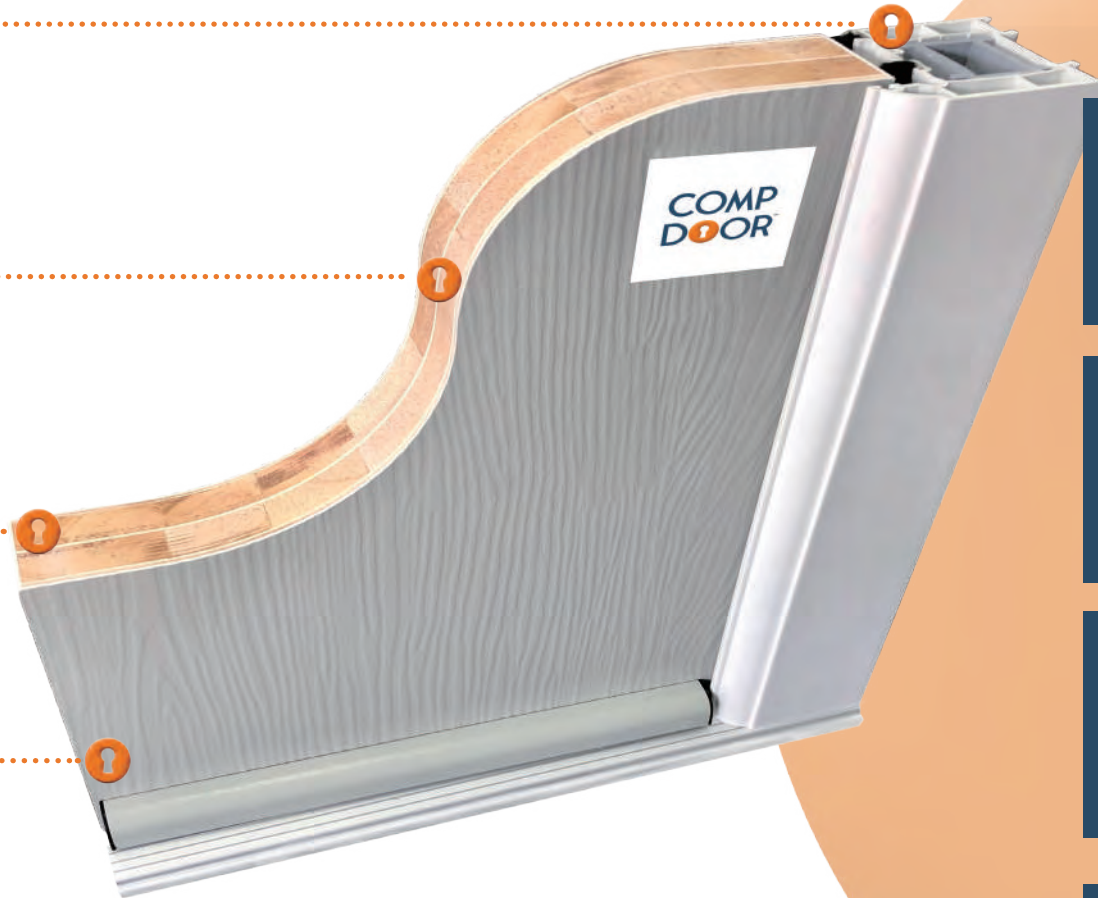

The composition of a COMP DOOR™

Market-leading TriSeal frame for better weatherproofing and performance.

Premium cross-laminated Albasia Falcata timber core that is thermally efficient and offers maximum security.

Advanced InvisiEdge system for a seamless colour edge to the door faces.

Revolutionary, high-performance CoolSkin technology to withstand extreme temperature changes and maintain optimum performance.

Fitted with the renowned **ABS anti-snap diamond grade cylinder** as standard, for ultimate defence.

Industry-leading U-value of just 1.4 W/m²K – the first solid timber composite door to achieve this!

Latest multi-latch deadbolt auto-lock from Avantis, fully compliant to PAS-24: 2016 security standards, for ultimate performance and peace of mind.

Unique core combined with auto-fire lock as standard, is designed to minimise thermal movement.