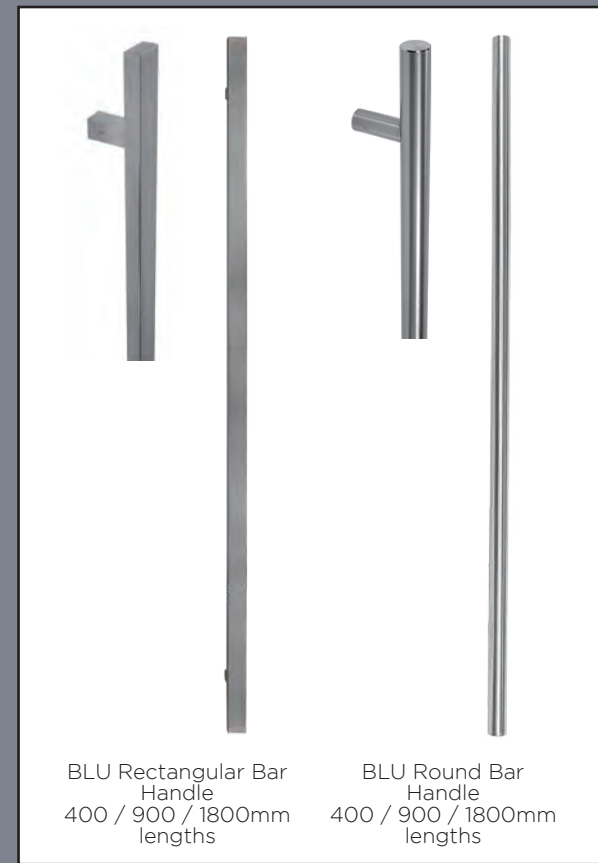

316 Stainless Steel

BLU Handle on Rose

BLU Handle on Backplate

BLU Letterplate

BLU Rectangular Bar Handle
400 / 900 / 1800mm lengths

BLU Round Bar Handle
400 / 900 / 1800mm lengths

BLU Door Knocker

BLU Bullring