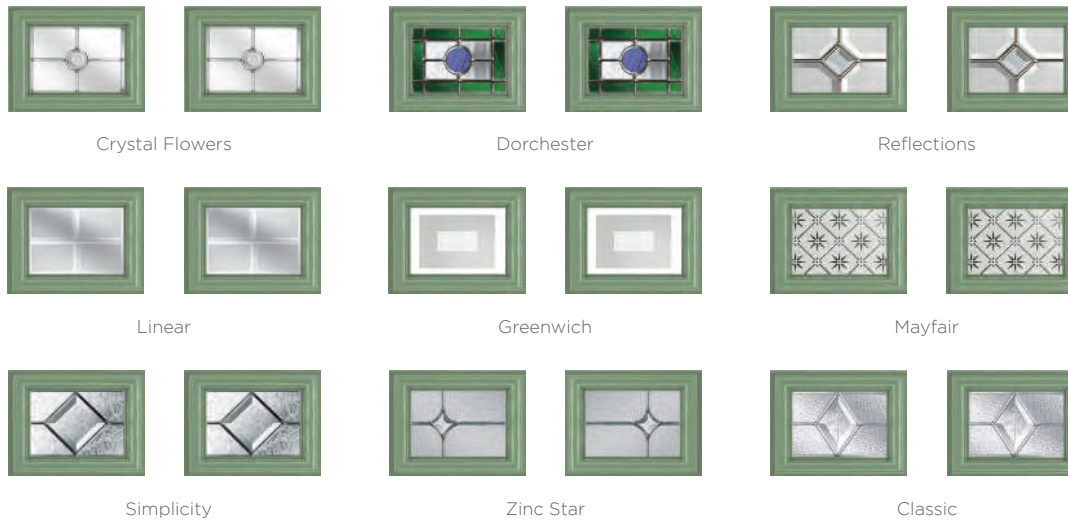

Traditional Edge

The Highbury is a truly traditional design with an edge, incorporating clean, crisp glazing angles for a classic style.

Highbury
Colour - Blue
Glass - Classic

3 Decorative Glass Options

Zinc Star

Cream

Agate Grey

Majestic Masterpiece

The Middleton door complements authentic Edwardian and Georgian architecture with the option to include glazing in the top panels.

9 Decorative Glass Options

Middleton 2
Colour - Chartwell Green
Glass - Greenwich