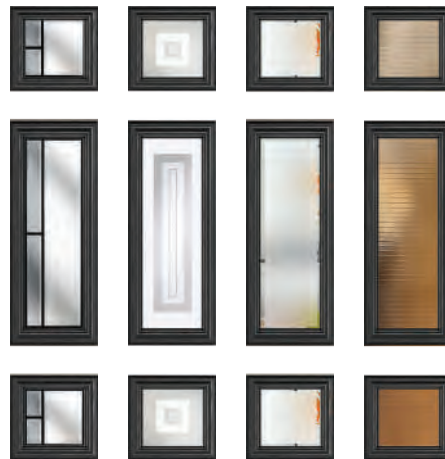

Strength in Style

Our York door pairs perfectly with classic or modern door furniture, such as traditional or bar handles.

York
Colour - Black
Glass - Kensington

4 Decorative Glass Options

Aurora Greenwich Kensington Masterline