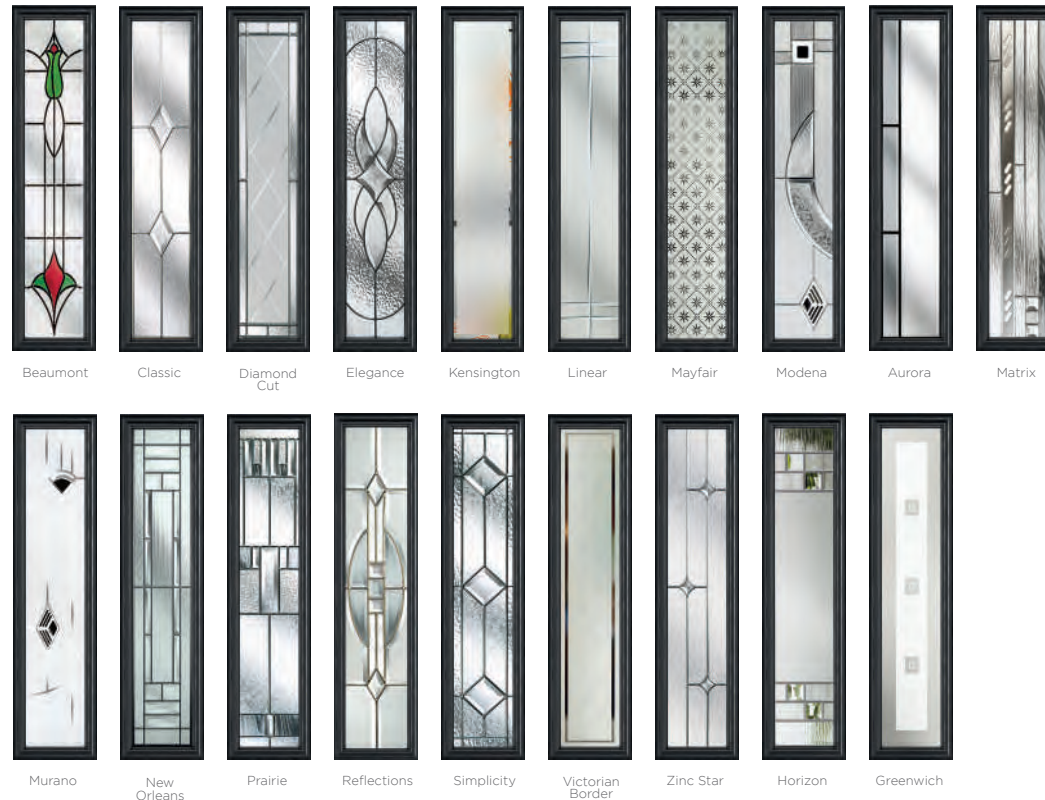

Whitmore Glazed
Colour - Black
Glass - Mayfair

19 Decorative Glass Options

An Elegant Twist

Similar to the Whitmore but with an elegant twist, the Elmhurst offers a softer look with curved arch glazing.

5 Decorative Glass Options

Traditional Edge

The Highbury is a truly traditional design with an edge, incorporating clean, crisp glazing angles for a classic style.

Highbury
Colour - Blue
Glass - Classic

3 Decorative Glass Options

Zinc Star