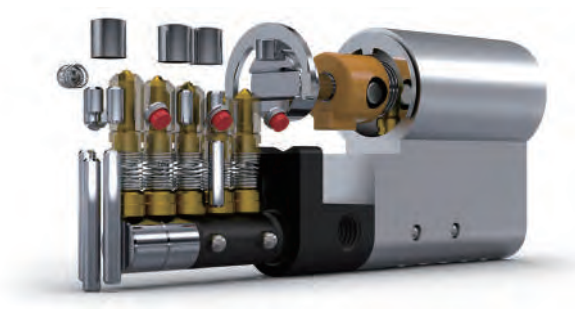

Complete Security

We've partnered with UK security experts to bring their expertise in product design, manufacturing and testing to produce a composite door with optimal security and performance.

Each CompDoor also comes fitted with the very latest in auto-fire multi-point lock engineering. This multi deadbolt auto-fire lock has been rigorously tested to over 50,000 cycles and is fully compliant to PAS-24 security standards. The mechanism automatically engages when the door is closed, with no need to lift the handle, for optimal security and to minimise movement.

Tried & Tested

ABS 3 star rated cylinders are approved by the Police Security Association, passing with the Sold Secure Diamond grade recognised as the highest security standard UK locks can conform to.

Multi-Layered Protection

ABS cylinders feature advanced technology to combat against snapping, picking, drilling and bumping.

Active Snap Protection

When attacked, a hidden pin within the hardened Molybdenum cam fires into action to create a barrier that would-be intruders can't get past.