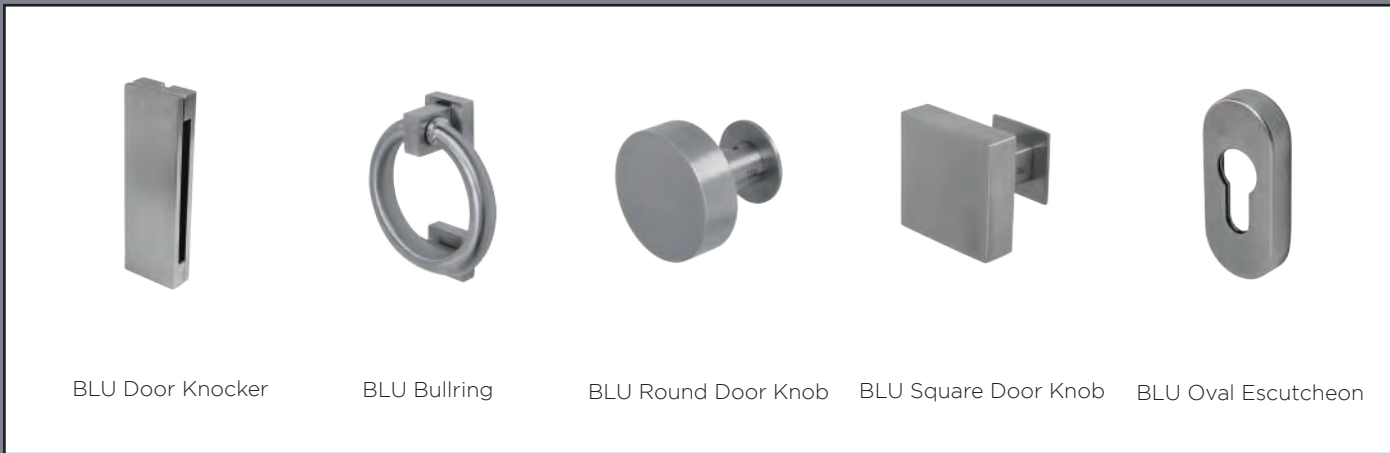

316 Stainless Steel

BLU Handle on Rose

BLU Handle on Backplate

BLU Letterplate

BLU Rectangular Bar Handle
400 / 900 / 1800mm lengths

BLU Round Bar Handle
400 / 900 / 1800mm lengths

BLU Door Knocker

BLU Bullring