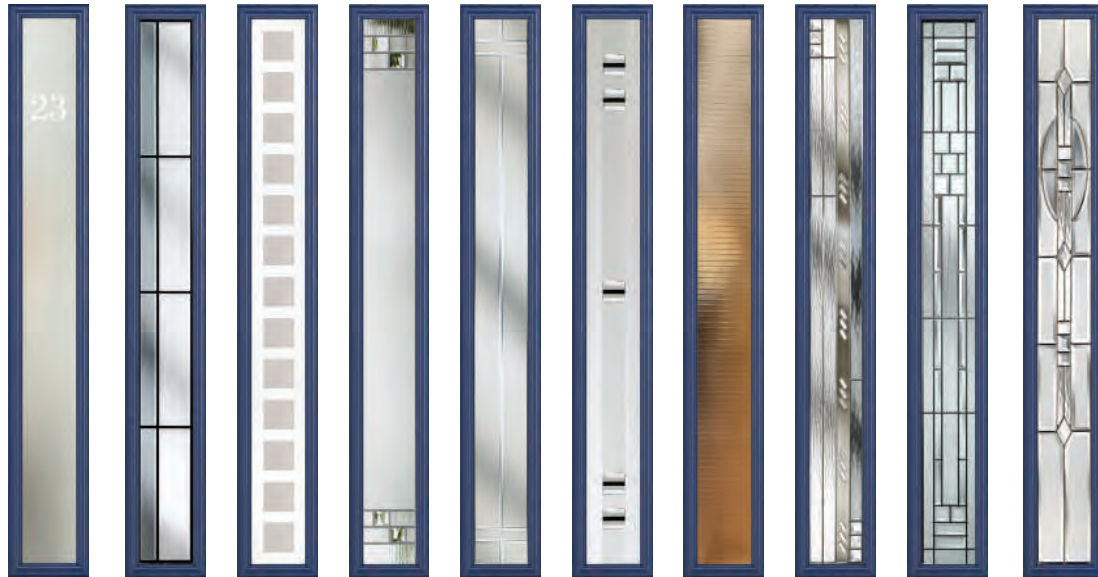

Sutherland
An offset glazed variation of the Rutland door.

10 Decorative Glass Options

Numbers additional designs available
Aurora
Etched Square
Horizon
Linear
Linosa
Masterline
Matrix
New Orleans
Reflections