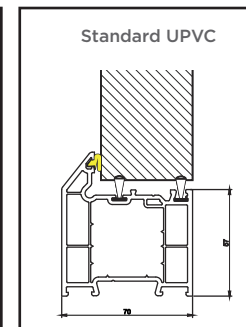

Thresholds

Our three threshold choices include standard uPVC or two aluminium options.