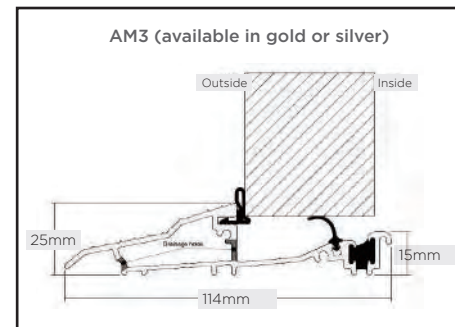

Thresholds

Our three threshold choices include standard uPVC or two aluminium options.