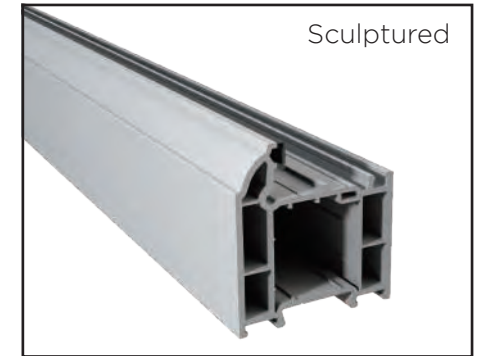

Irish Oak

Oak

Schwarzbraun

Outer Frame Options

InvisiEdge Colours

Our technically advanced InvisiEdge system gives a seamless colour edge to the door faces maintaining perfect aesthetics whilst ensuring up to 100% moisture resistance.