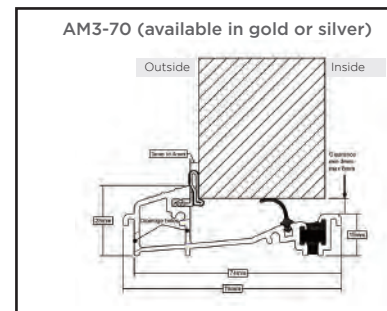

Thresholds

Our three threshold choices include standard uPVC or two aluminium options.